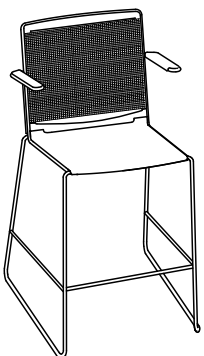

Barhocker
Stool
Chaise de bar
Barkruk

297.0000

Drehstuhl
Swivel chair
Siège de travail
Draaistoel

290.0000

Traversenbank
Beam seating
Poutre
Traversebank

292.0000

297.0100

290.0100

293.5000

297.5000

290.5000

294.0000

297.5100

290.5100

292.5000 + TP291