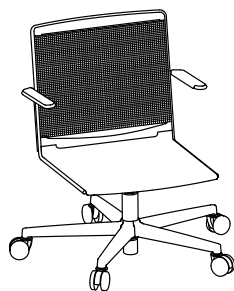

Barhocker
Stool
Chaise de bar
Barkruk

297.0000

Drehstuhl
Swivel chair
Siège de travail
Draaistoel

290.0000

Traversenbank
Beam seating
Poutre
Traversebank

292.0000

297.0100

290.0100

293.5000

297.5000

290.5000

294.0000

297.5100

290.5100

292.5000 + TP291