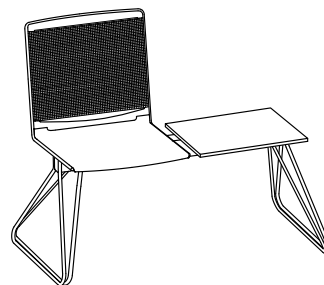

292.5000 + TP291