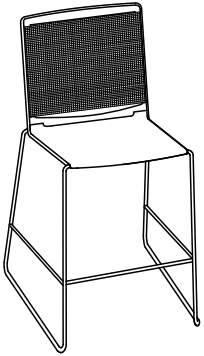

L'assise et le dossier sont simplement clipsés sur un cadre élégant en fil d'acier. Ce design sobre aux lignes filigranes d'inspiration italienne permet à Klikit une multitude d'utilisations : travail, formation, attente, réunion, conférence, habitat.

Klikit is available with white, black and grey plastic parts at no extra cost. The basic stacking model features a polypropylene seat and backrest that are simply clicked into the white or chrome finish steel frame. Alternatively, the back is also available with mesh, with seat and back upholstery, armrests and a retro-fit left or right-handed writing tablet for more variety and functionality. With a 5-star base, swivel and gas lift, Klikit becomes a mobile studio, work or conference-chair.

## Stapelstuhl Stacking chair Chaise de collectivité Stapelbare stoel

296.0000

296.0100

296.5000

296.5100

Barhocker  
Stool  
Chaise de bar  
Barkruk

297.0000

Drehstuhl  
Swivel chair  
Siège de travail  
Draaistoel

290.0000

Traversenbank  
Beam seating  
Poutre  
Traversebank

292.0000

297.0100

290.0100

293.5000

297.5000

290.5000